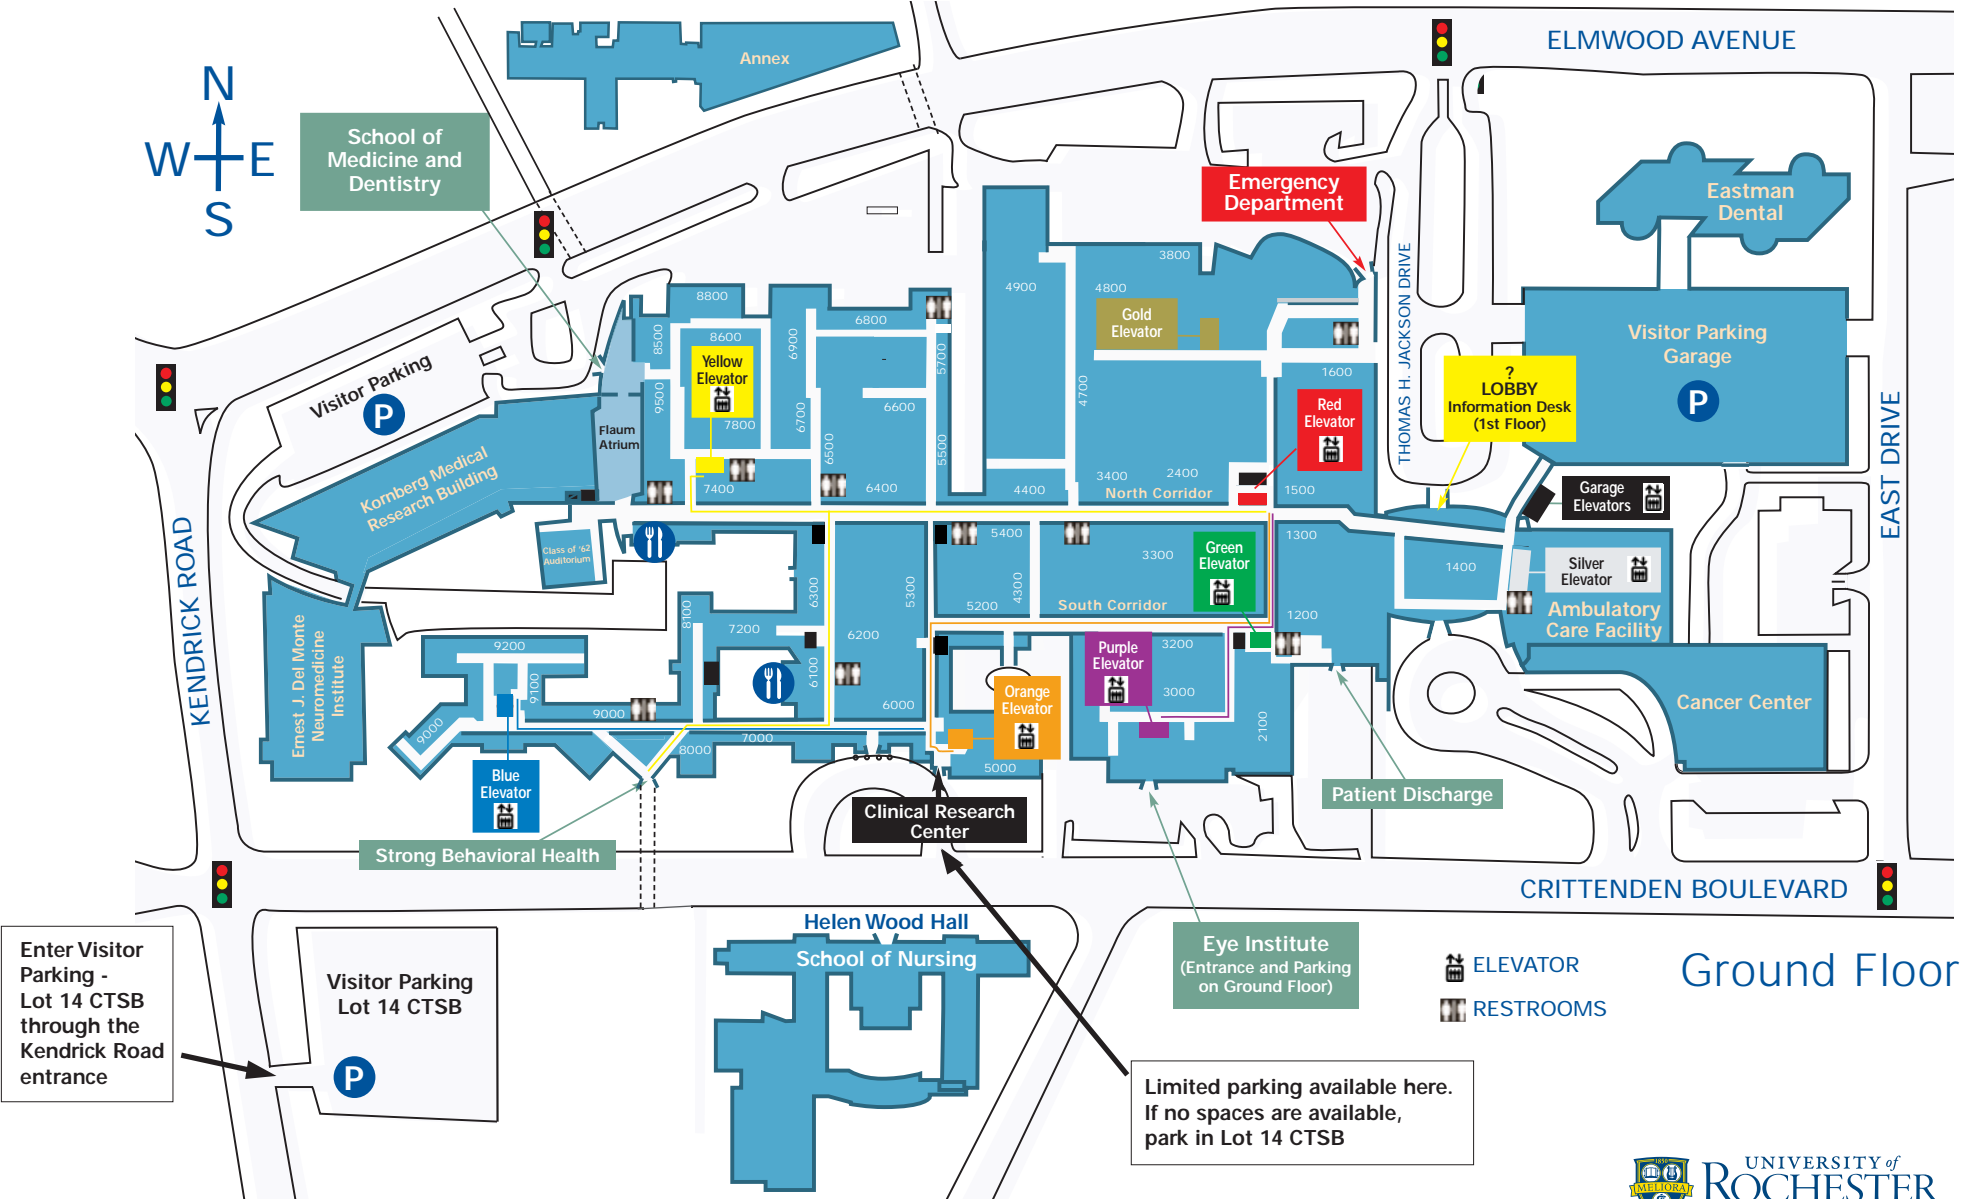

TO MT. HOPE AVENUE →

Enter Visitor Parking - Lot 14 CTSB through the Kendrick Road entrance

Visitor Parking Lot 14 CTSB

Limited parking available here. If no spaces are available, park in Lot 14 CTSB

- ELEVATOR
- RESTROOMS

Ground Floor