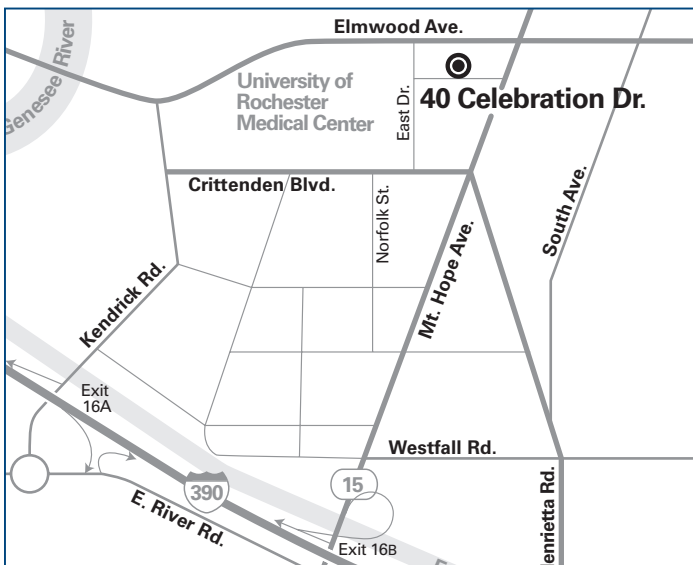

Directions to Dermatology

40 Celebration Dr., College Town, Rochester, NY 14642

From the North (Greece)

- Take West Ridge Rd./NY 104.
- Merge onto NY-390 South, which becomes I-390 South.
- ▶ Take Exit 16A toward West Henrietta Rd./NY-15/ East River Rd.
- Keep left to take the Mt. Hope Ave. ramp toward West Henrietta Rd.
- Turn left onto East River Rd.
- Turn left onto West Henrietta Rd./NY-15 and continue to follow.
- Turn left onto Celebration Dr.
- Turn right at the crosswalk (Breathe Yoga is on the corner).

From the South (Geneseo)

- Take South St./US-20A East and continue to follow.
- Turn left to take the I-390 North ramp toward Rochester.
- Merge onto I-390 North.
- Take the NY-15A North/East Henrietta Rd. exit, Exit 16B, toward Rochester.
- Turn right onto East Henrietta Rd./NY-15A.
- Turn slight right onto Mt. Hope Ave./NY-15.
- Take the first left onto Celebration Dr.
- Turn right at the crosswalk (Breathe Yoga is on the corner).

From the Southeast (Canandaigua)

- Follow NY-332 and take the NYS Thruway (I-90 West) to Exit 45.
- Merge onto I-490 West toward Rochester.
- Take the Goodman St. exit, Exit 17.
- Turn left onto South Goodman St.
- Turn right onto Elmwood Ave. and continue to follow.
- Turn left onto Mt. Hope Ave./NY-15.
- Turn right onto Celebration Dr.
- Turn right at the crosswalk (Breathe Yoga is on the corner).

Please park in a spot reserved for "patients only" in the parking lot in front of the Dermatology entrance. Additional free parking is available in the College Town parking lot or College Town ramp garage.