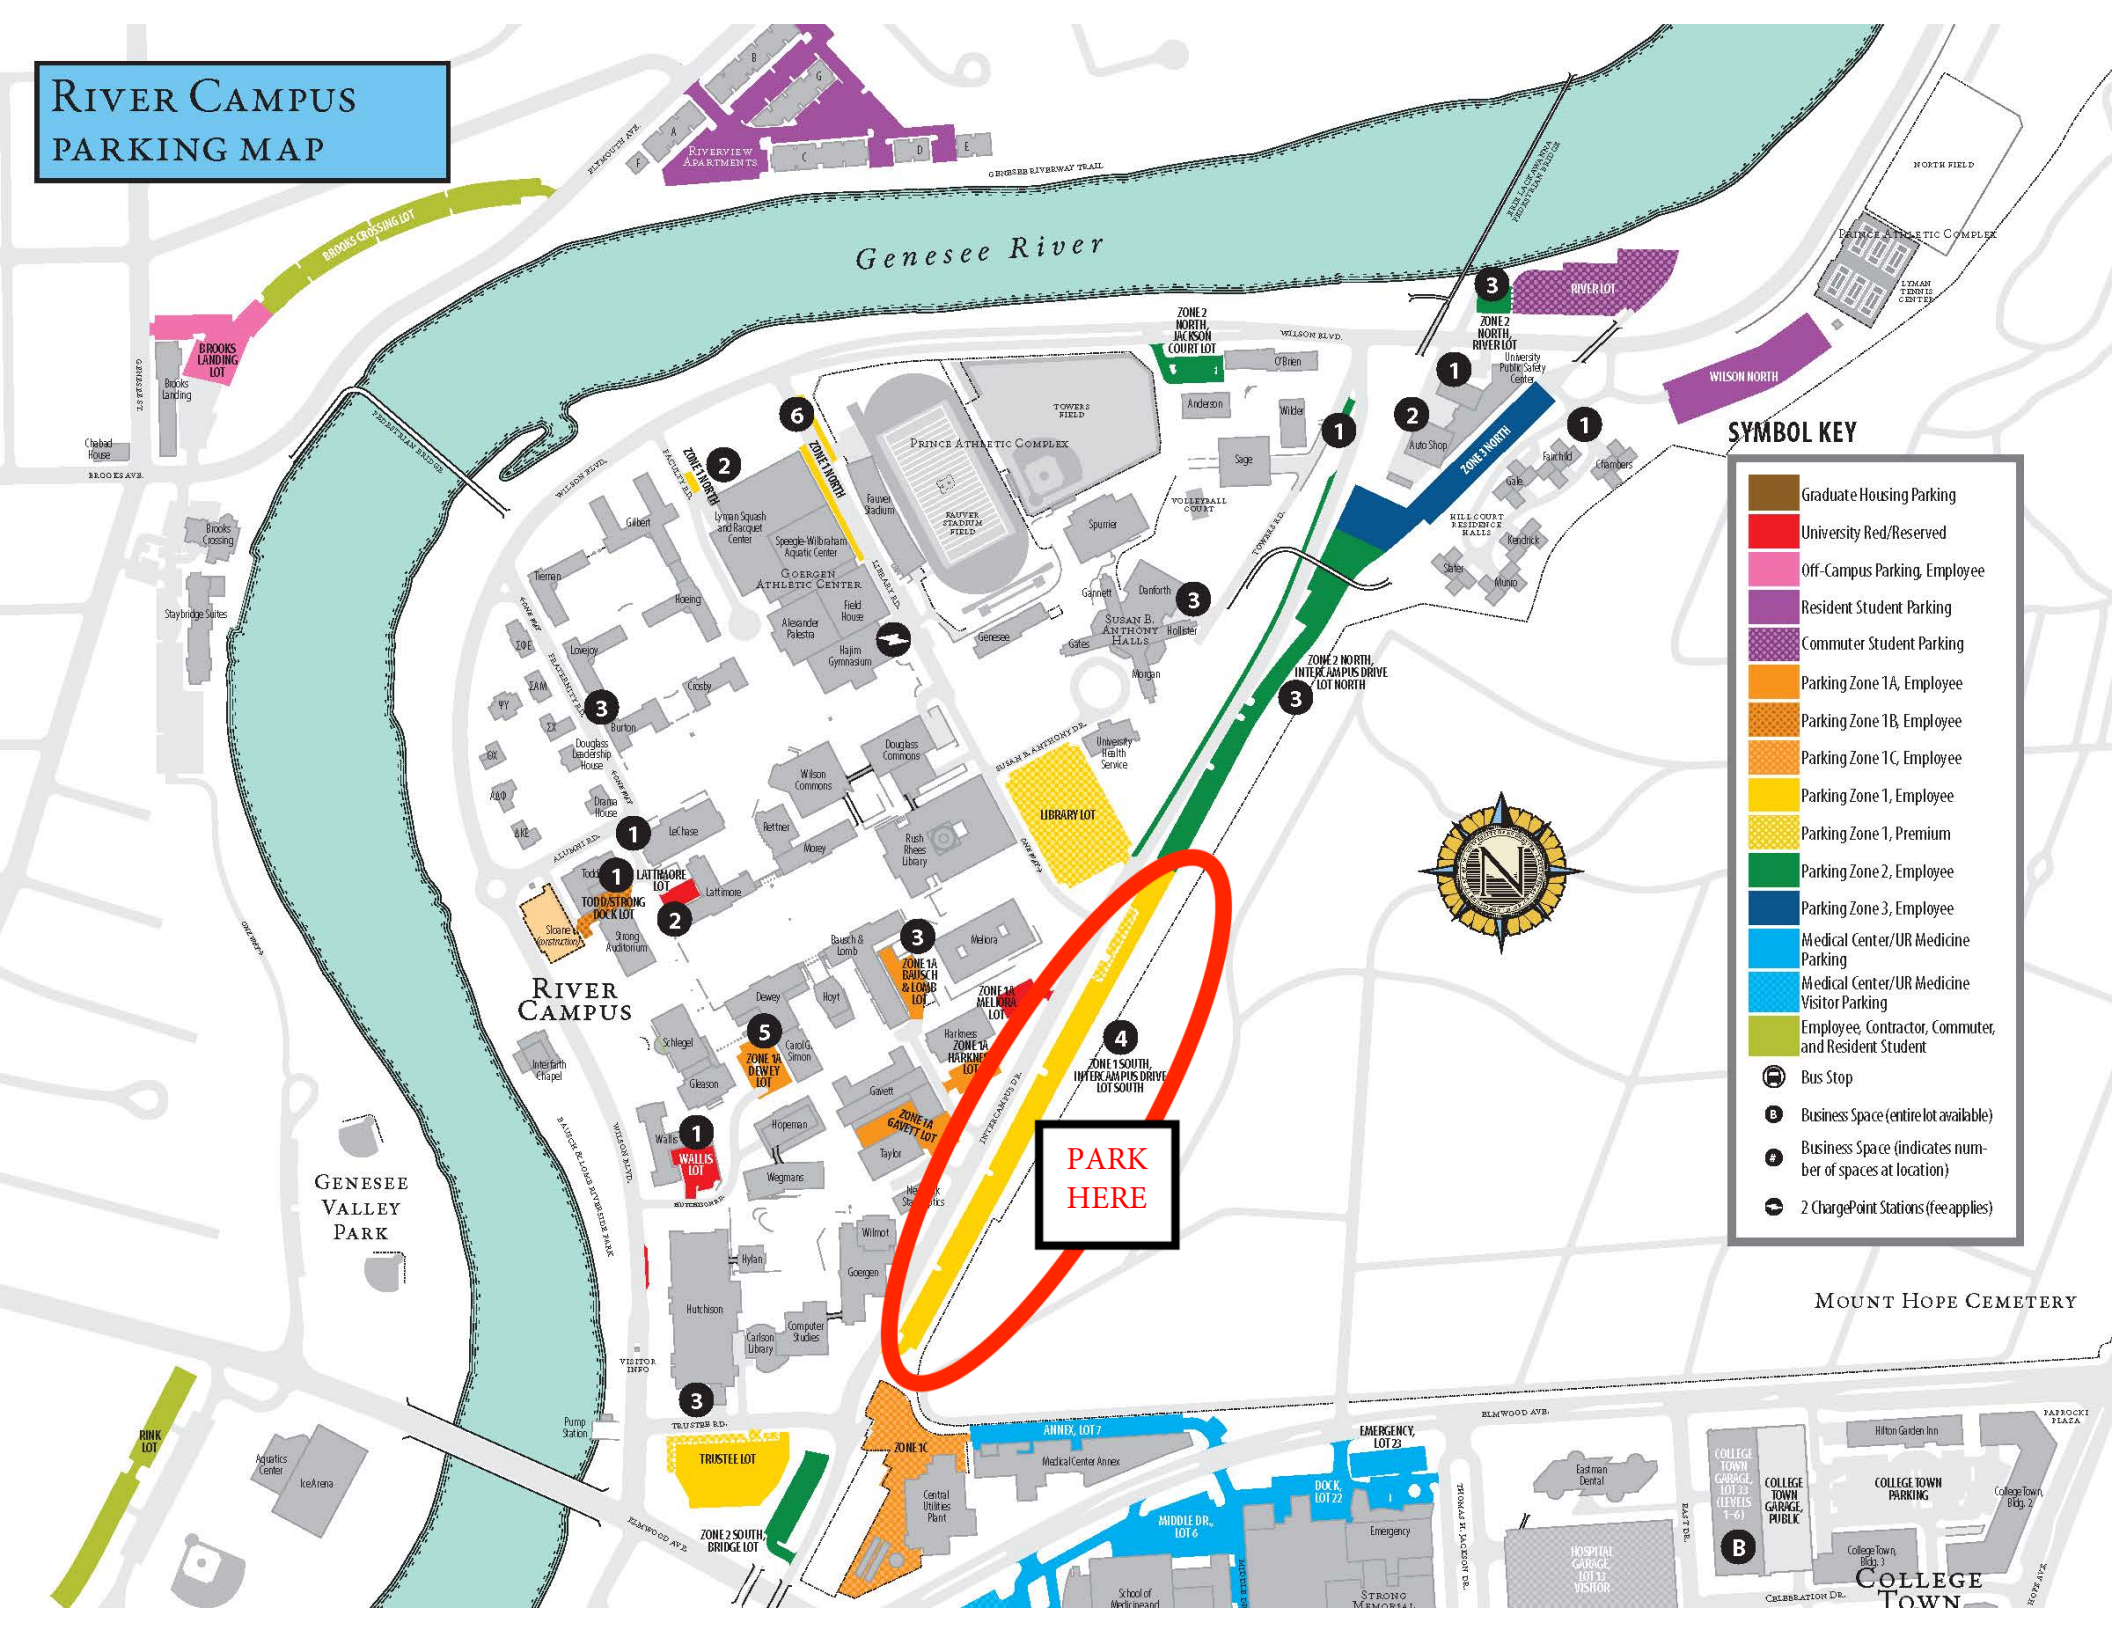

# RIVER CAMPUS PARKING MAP

### SYMBOL KEY

- Graduate Housing Parking
- University Red/Reserved
- Off-Campus Parking, Employee
- Resident Student Parking
- Commuter Student Parking
- Parking Zone 1A, Employee
- Parking Zone 1B, Employee
- Parking Zone 1C, Employee
- Parking Zone 1, Employee
- Parking Zone 1, Premium
- Parking Zone 2, Employee
- Parking Zone 3, Employee
- Medical Center/UR Medicine Parking
- Medical Center/UR Medicine Visitor Parking
- Employee, Contractor, Commuter, and Resident Student
- B Bus Stop
- B Business Space (entire lot available)
- # Business Space (indicates number of spaces at location)
- ⚡ 2 ChargePoint Stations (fee applies)

PARK  
HERE

MOUNT HOPE CEMETERY

COLLEGE TOWN GARAGE, LOT 20 (LEVELS 1-6)

COLLEGE TOWN GARAGE, PUBLIC

COLLEGE TOWN PARKING

COLLEGE TOWN, Bldg. 2

COLLEGE TOWN, Bldg. 3

COLLEGE TOWN