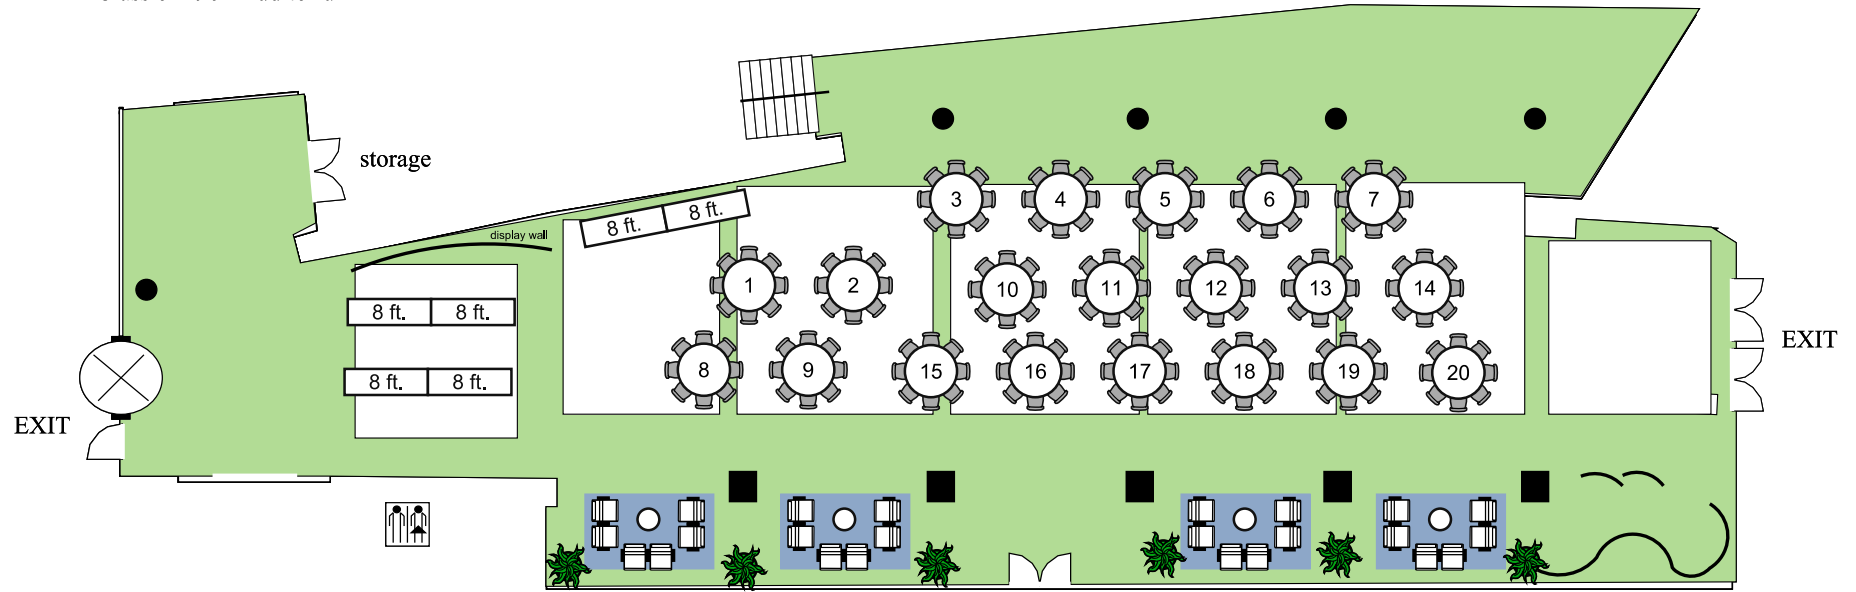

# C G-9500 Flaum Atrium

EXIT

Class of 1962 Auditorium

School of Medicine and Dentistry

\*Please do not use Class '62 tables or bins for Flaum Atrium setups

(20) 60" Round Tables, 8 chairs eah  
(160) Chairs  
(6) 8 ft. tables