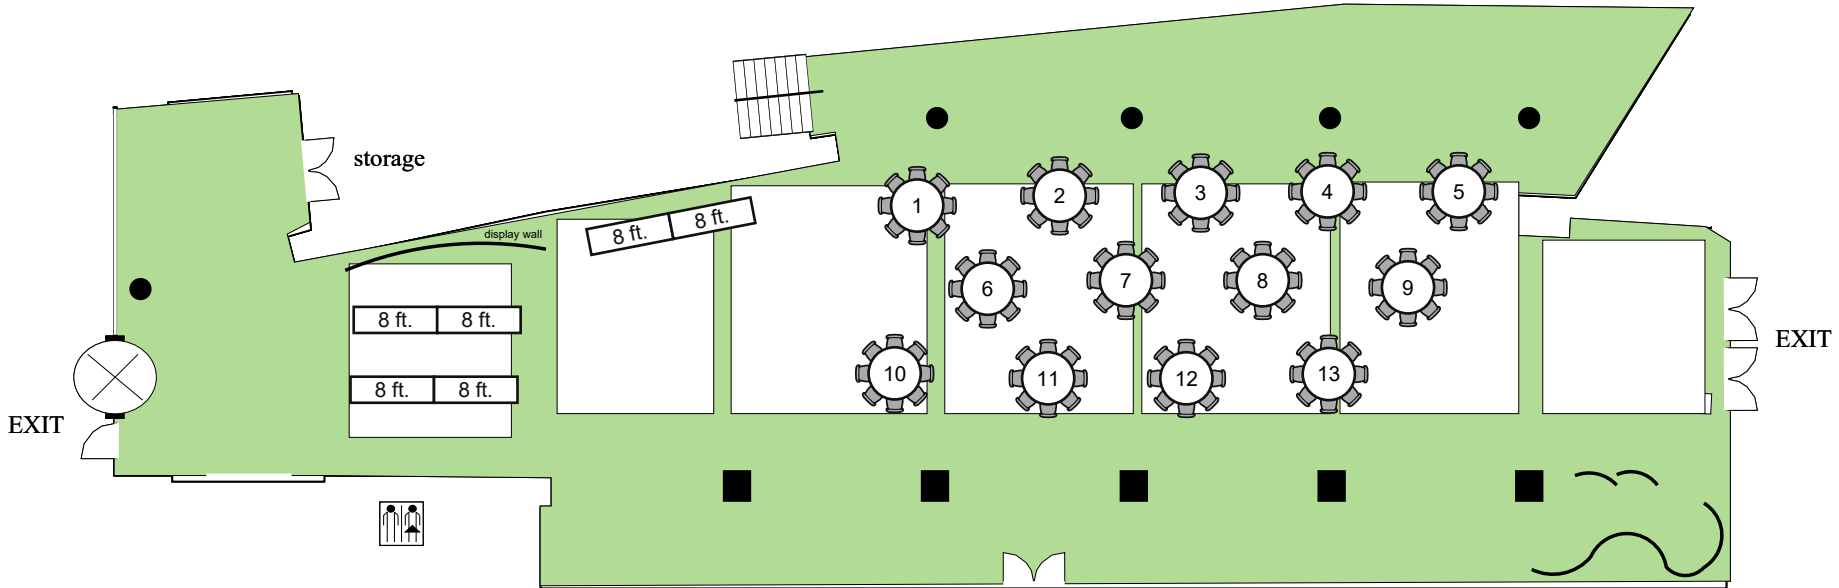

C G-9500 Flaum Atrium

EXIT

Class of 1962 Auditorium

School of Medicine and Dentistry

*Please do not use Class '62 tables or bins for Flaum Atrium setups

- (13) 60" Round tables, 8 chairs each
- (104) Chairs
- (6) 8 ft. tables