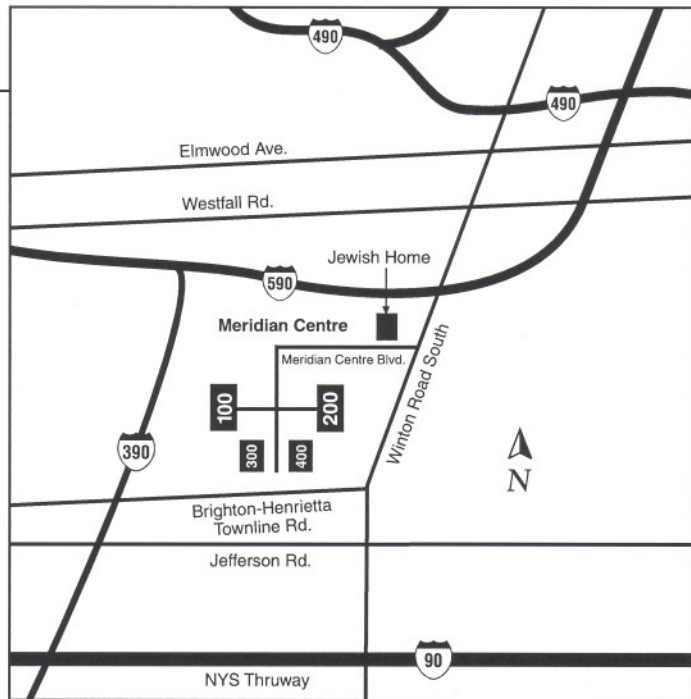

Meridian Centre Location

100 Meridian Centre • Suite 125 • Rochester, NY 14618

Directions to Meridian Centre

From the North

- I-590 South to Winton Rd. exit
- Turn left off exit at the light onto Winton Rd.
- Once on Winton, see below

From the South

- I-590 North to Winton Rd. exit
- Turn right off exit at the light onto Winton Rd.
- Once on Winton, see below

From the East

- I-490 West to I-590 South to Winton Rd. exit
- Turn left off exit at the light onto Winton Rd.
- Once on Winton, see below

From the West

- I-490 East to I-390 South to I-590 North to Winton Rd. exit
- Turn right off exit at the light onto Winton Rd.
- Once on Winton, see below

From Winton Road, Travelling South

- Pass the Jewish Home of Rochester
- Turn right into Meridian Centre Blvd.
- Continue straight to the three-story building marked #100