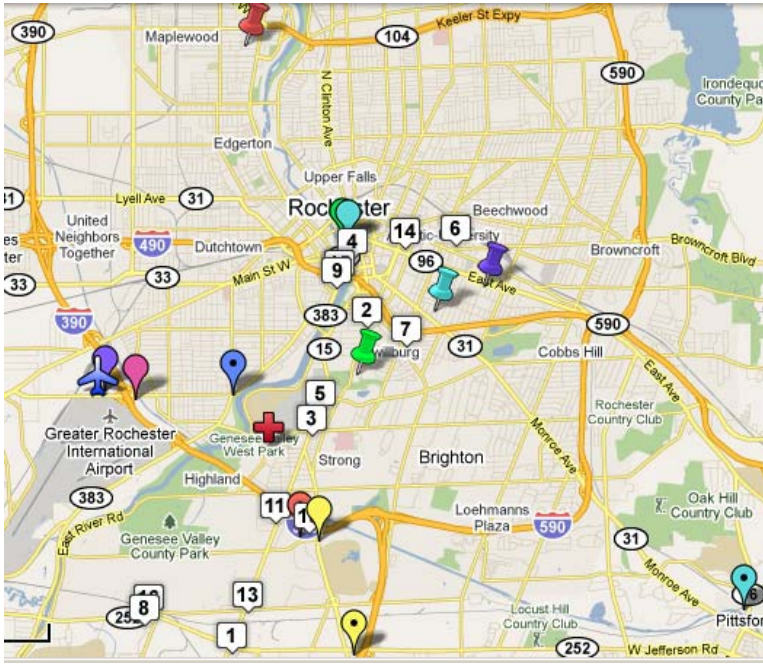

Restaurants near the University or Rochester Medical Center

Family Therapy Training Program / Department of Psychiatry / URMC

Family Therapy Training Program
University of Rochester
Department of Psychiatry
300 Crittenden Boulevard, Room 2-9029
Rochester, NY 14642-8409
Telephone: (585) 275-2532
Fax: (585) 271-7706

www.urmc.rochester.edu/smd/psych/educ_train/family

[click to go to online interactive Google Map](#)

1	Applebee's Neighborhood Grill 3360 West Henrietta Road Rochester, NY 14623-3534 (585) 427-0370 www.applebees.com	9	Panzari's Italian Bistro 321 Exchange Boulevard Rochester, NY 14608-2708 (585) 546-7990 www.panzaris.com
2	Beale Street Cafe 689 South Avenue Rochester, NY 14620-2201 (585) 271-4650 www.bealestreetcafe.com	10	Phillips European 26 Corporate Woods Rochester, NY 14623-1456 (585) 272-9910 www.phillipseuropean.com
3	Chipotle Mexican Grill 1360 Mt Hope Ave Rochester, New York 14620 (585) 473-3611 www.chipotle.com	11	Portofino Bistro 2171 West Henrietta Road Rochester, NY 14623-1317 (585) 427-0110 www.portofinorochester.com
4	Dinosaur Bar-B-Que 99 Court Street Rochester, NY 14604-1824 (585) 325-7090 www.dinosaurbarbque.com	12	Siam Fine Thai Cuisine 280 Exchange Boulevard Rochester, NY 14608-2707 (585) 232-7426
5	The Distillery Fine Food & Drink 1142 Mount Hope Avenue Rochester, NY 14620 (585) 271-4105 www.thedistillery.com	13	Tokyo Japanese Restaurant 14 reviews 2930 West Henrietta Road Rochester, NY 14623-2516 (585) 424-4166 www.tokyorestaurantrochester.com
6	Edibles Restaurant 704 University Avenue Rochester, NY 14607 (585) 271-4910 www.ediblesrochester.com	14	Veneto Gourmet Pizza & Pasta 318 East Avenue Rochester, NY 14604-2610 (585) 454-5444
7	India House 999 Clinton Avenue South Rochester, NY 14620-2024 (585) 244-9210 www.indiahouse.com	15	Virtu Restaurant & Cocktail Br 284 Exchange Boulevard Rochester, NY 14608-2707 (585) 454-6050 www.virturestaurant.com
8	Lovin Cup LLC 300 Park Point Drive, Suite 101 Rochester, NY 14623 (585) 292-9940 www.lovincup.com	16	Wok With You 300 Park Point Drive Rochester, NY 14623-2965 (585) 427-8860